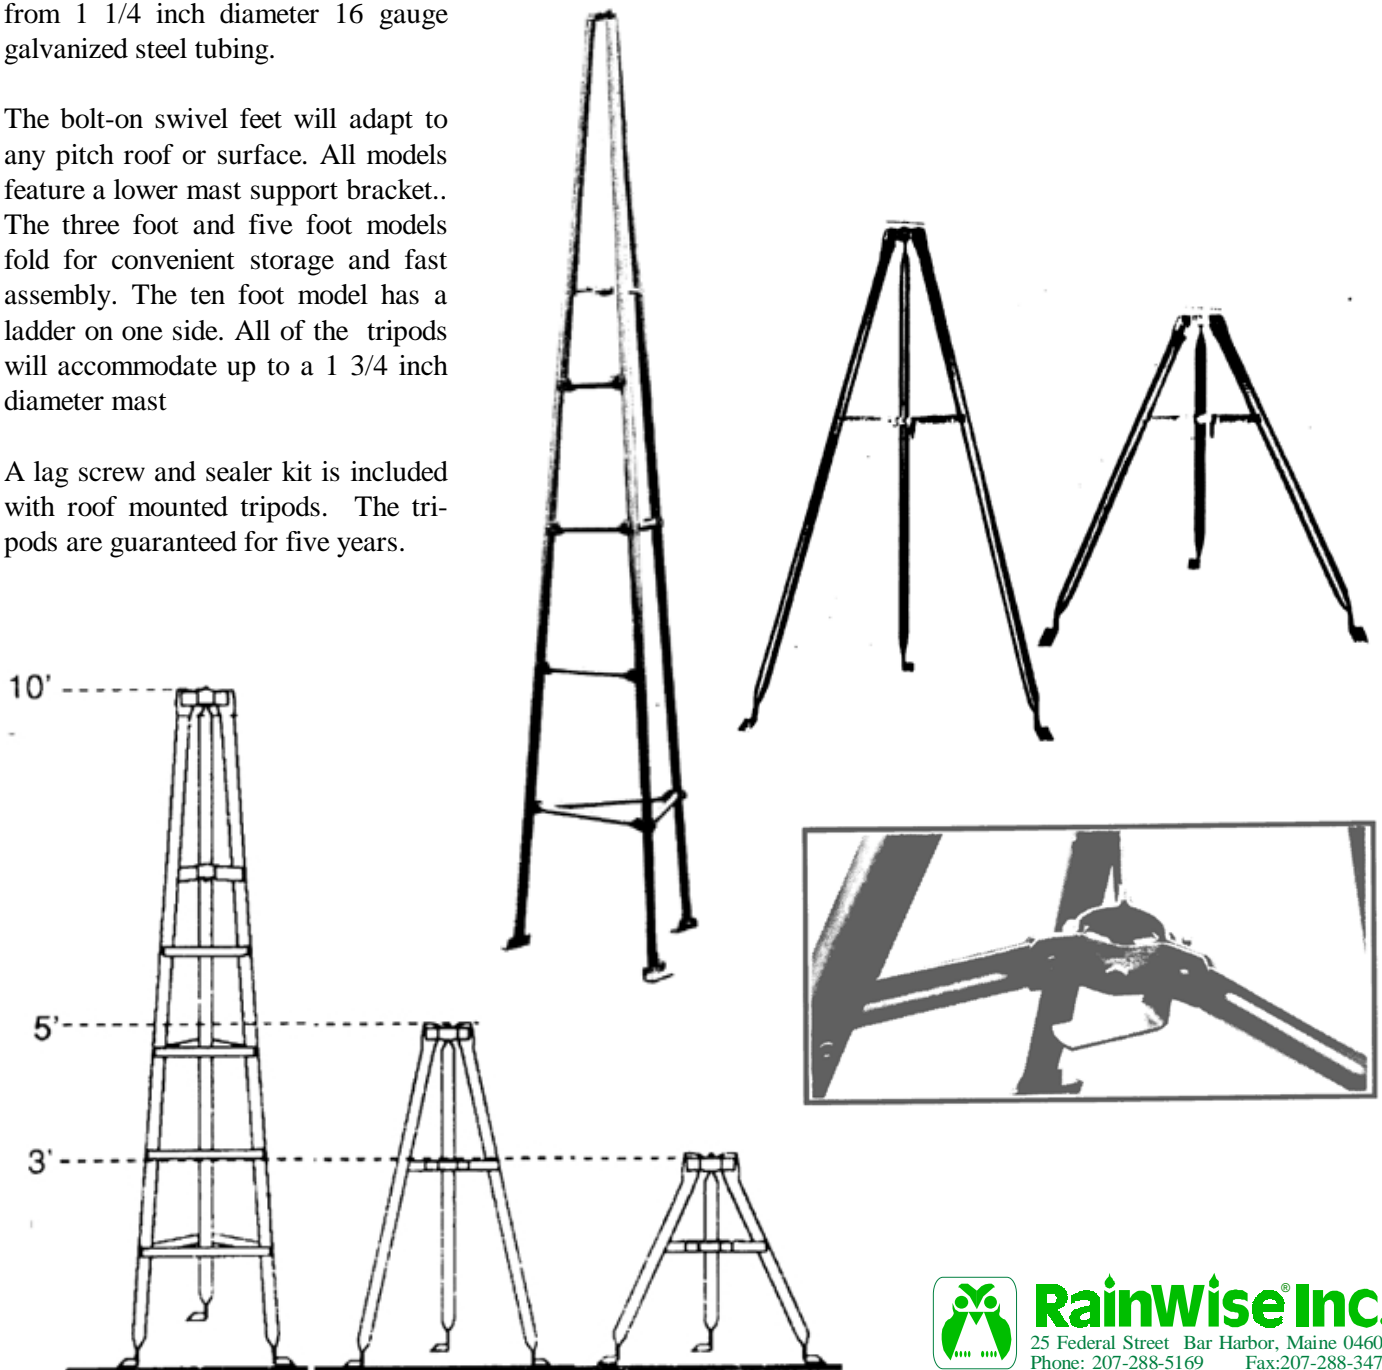

The RainWise Galvanized Steel Tripods

The RainWise tripods are fabricated from 1 1/4 inch diameter 16 gauge galvanized steel tubing.

The bolt-on swivel feet will adapt to any pitch roof or surface. All models feature a lower mast support bracket.. The three foot and five foot models fold for convenient storage and fast assembly. The ten foot model has a ladder on one side. All of the tripods will accommodate up to a 1 3/4 inch diameter mast

A lag screw and sealer kit is included with roof mounted tripods. The tripods are guaranteed for five years.

RainWise Inc.

25 Federal Street Bar Harbor, Maine 04609
Phone: 207-288-5169 Fax: 207-288-3477